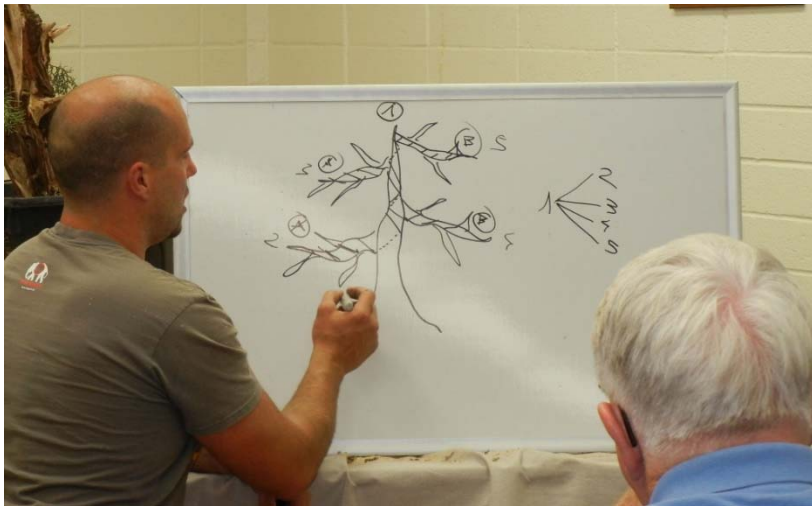

Tom Lau

Webmaster

halfclueless@yahoo.com

October Demo with Mauro Stemberger

We were extremely lucky to have Mauro as the demonstrator after Al Nelson hurt his back and was unable to come. Mauro was entertaining, very knowledgeable and charismatic bonsai master. He worked on a California juniper that was collected about 12 years ago by Lindsay?. The tree will be raffled at the Winter Silhouette t show in January 17-18, 2016.

As you can see the trunk is straight. So the branches also must be straight and simple (not twisted) other wise there is a disconnect to the trunk. His premise is to create the structure of the tree, always consider the top, the energy of the tree. Not to be afraid to cut because the tree is young and vigorous, and during the spring time it will push a lot of shoots.

As you can see above, he drew a diagram of his wiring technique (with the direction of the wiring turns and secondary branch wiring. Two methods wiring: 1) wire branches from the bottom to the top; or 2) more complex, largest wire to big branches then smaller gage wire to smaller branches, wiring from the inside to outside, being careful to maintain visual control and trying not to crush leaves.