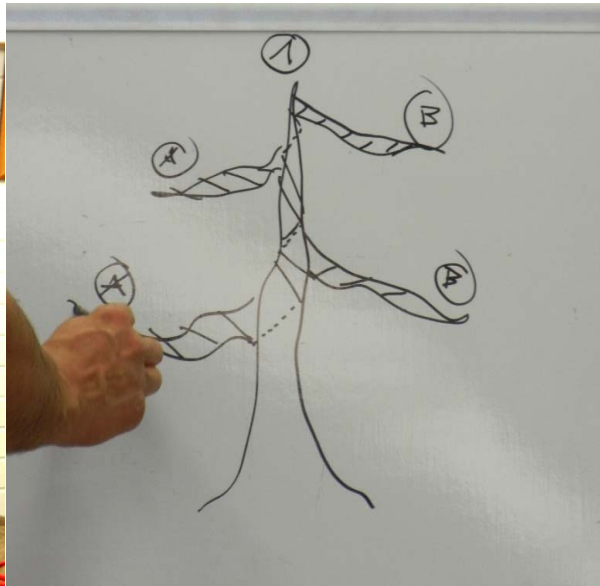

As you can see the trunk is straight. So the branches also must be straight and simple (not twisted) other wise there is a disconnect to the trunk. His premise is to create the structure of the tree, always consider the top, the energy of the tree. Not to be afraid to cut because the tree is young and vigorous, and during the spring time it will push a lot of shoots.

As you can see above, he drew a diagram of his wiring technique (with the direction of the wiring turns and secondary branch wiring. Two methods wiring: 1) wire branches from the bottom to the top; or 2) more complex, largest wire to big branches then smaller gage wire to smaller branches, wiring from the inside to outside, being careful to maintain visual control and trying not to crush leaves.